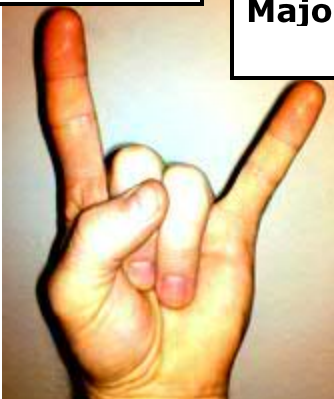

5 MODE SCALE PATTERNS

Full Neck

Each pattern starts where the last one ended.

HOLLOW DOT=Pentatonic Scale
SOLID DOT=Added notes to make 7 note scale

Minor Root

Major Root

Pattern #1 Navigate
"Rock and Roll Rule"